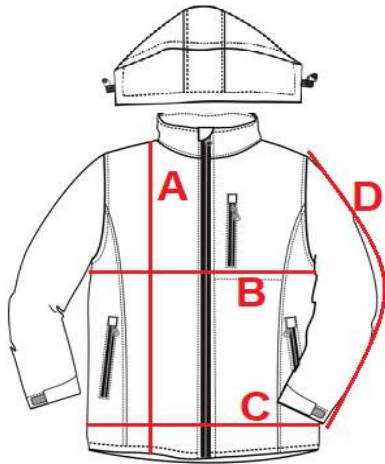

0601K

Men's softshell hooded jacket

cm	S	M	L	XL	XXL
A	70	72	74	77	80
B	54	56	59	62	65
C	53	55	58	61	63
D	64	65	68	69	71

Orientation sizes of the product.